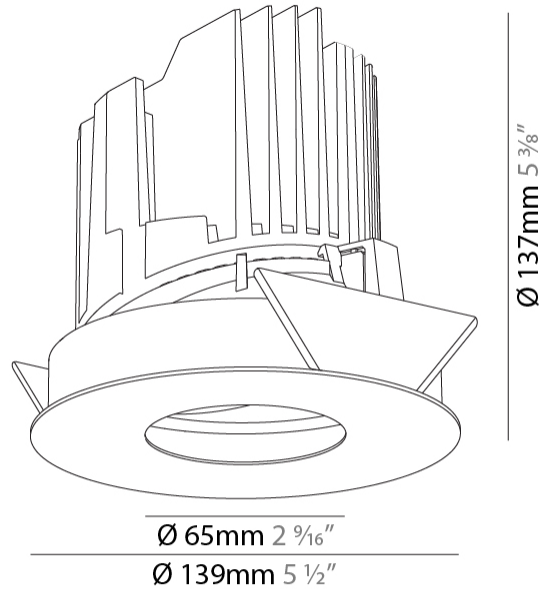

GENERAL

Series: Bioniq
 Subseries: Bioniq Round Pinhole
 Brand: Prolicht
 Division: Architectural
 Mounting Type: Recessed
 Mounting Location: Ceiling
 Subcategory: Downlight

PHYSICAL

Shape: Round
 Diameter (mm): 139
 Diameter (in): 5 1/2
 Height (mm): 126
 Height (in): 4 15/16
 Ceiling Thickness (mm): 10 / 12.5 / 15
 Ceiling Thickness (in): 3/8 or 1/2 or 9/16
 Min. Recessing Depth (mm): 140
 Min. Recessing Depth (in): 5 1/2
 Light Distribution: Adjustable / Downlight
 Weight (kg): 0.86
 Weight (lbs): 1.9
 Fixture Finish: SSR / BKV / CWI / CRY / HAB / UFT / ITA / RUA / FTG / MYG / LOD / PUS / FRO / FUP / KIA / POP / BLS / SPG / MEY / GOH / GUM / CHC / COM / ABZ / JAG / OBR / MOS / ROR
 Fixture Material: Aluminum Die Cast
 Cut-out Measurements: 130mm / 5 1/8"

LED

Number of LEDs: 1
 Color Temperature (°K): 2700 / 3000 / 3500 / 4000
 Max. Delivered Lumen (lm): 810 / 900 / 970 / 990
 Nominal Lumen (lm): 960 / 1070 / 1156 / 1180
 CRI: >90 CRI
 Lamp Life (hrs): 50000

OPTICAL

Reflector°: 10
 Adjustability: Rotational 355°; Tilt 30°

RATINGS AND CERTIFICATIONS

Certified By: Certified for North American Standards
 IP rating: IP20

PROJECT	_____
TYPE	_____
SPECIFIER	_____
QUANTITY	_____
DATE	_____

GENERAL

Series: Bioniq
 Subseries: Bioniq Round Pinhole
 Brand: Prolicht
 Division: Architectural
 Mounting Type: Recessed
 Mounting Location: Ceiling
 Subcategory: Downlight

PHYSICAL

Shape: Round
 Diameter (mm): 107
 Diameter (in): 4 3/16
 Height (mm): 112
 Height (in): 4 7/16
 Ceiling Thickness (mm): 10 / 12.5 / 15
 Ceiling Thickness (in): 3/8 or 1/2 or 9/16
 Min. Recessing Depth (mm): 130
 Min. Recessing Depth (in): 5 1/8
 Light Distribution: Adjustable / Downlight
 Weight (kg): 0.473
 Weight (lbs): 1.04
 Fixture Finish: SSR / BKV / CWI / CRY / HAB / UFT / ITA / RUA / FTG / MYG / LOD / PUS / FRO / FUP / KIA / POP / BLS / SPG / MEY / GOH / GUM / CHC / COM / ABZ / JAG / OBR / MOS / ROR
 Fixture Material: Aluminum Die Cast
 Cut-out Measurements: 98mm / 3 7/8"