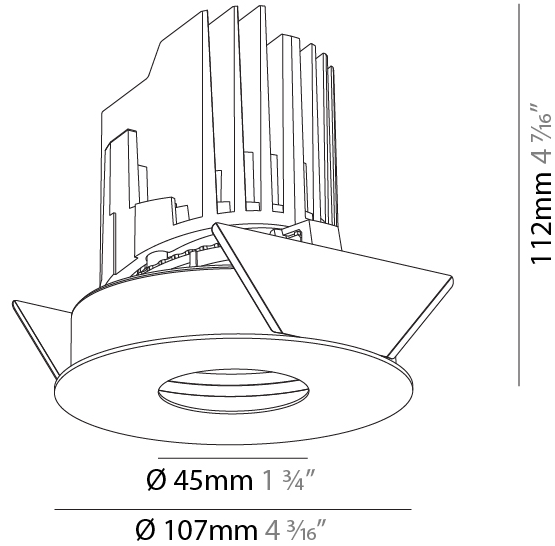

GENERAL

Series: Bioniq
 Subseries: Bioniq Round Pinhole
 Brand: Prolicht
 Division: Architectural
 Mounting Type: Recessed
 Mounting Location: Ceiling
 Subcategory: Downlight

PHYSICAL

Shape: Round
 Diameter (mm): 107
 Diameter (in): 4 3/16
 Height (mm): 112
 Height (in): 4 7/16
 Ceiling Thickness (mm): 10 / 12.5 / 15
 Ceiling Thickness (in): 3/8 or 1/2 or 9/16
 Min. Recessing Depth (mm): 130
 Min. Recessing Depth (in): 5 1/8
 Light Distribution: Adjustable / Downlight
 Weight (kg): 0.473
 Weight (lbs): 1.04
 Fixture Finish: SSR / BKV / CWI / CRY / HAB / UFT / ITA / RUA / FTG / MYG / LOD / PUS / FRO / FUP / KIA / POP / BLS / SPG / MEY / GOH / GUM / CHC / COM / ABZ / JAG / OBR / MOS / ROR
 Fixture Material: Aluminum Die Cast
 Cut-out Measurements: 98mm / 3 7/8"

OPTICAL

Reflector°: 10
 Adjustability: Rotational 355°; Tilt 30°

RATINGS AND CERTIFICATIONS

Certified By: Certified for North American Standards
 IP rating: IP20

	98mm 3 7/8"	130mm 5 1/8"	10 15mm 3/8" 9/16"	30°	355°	